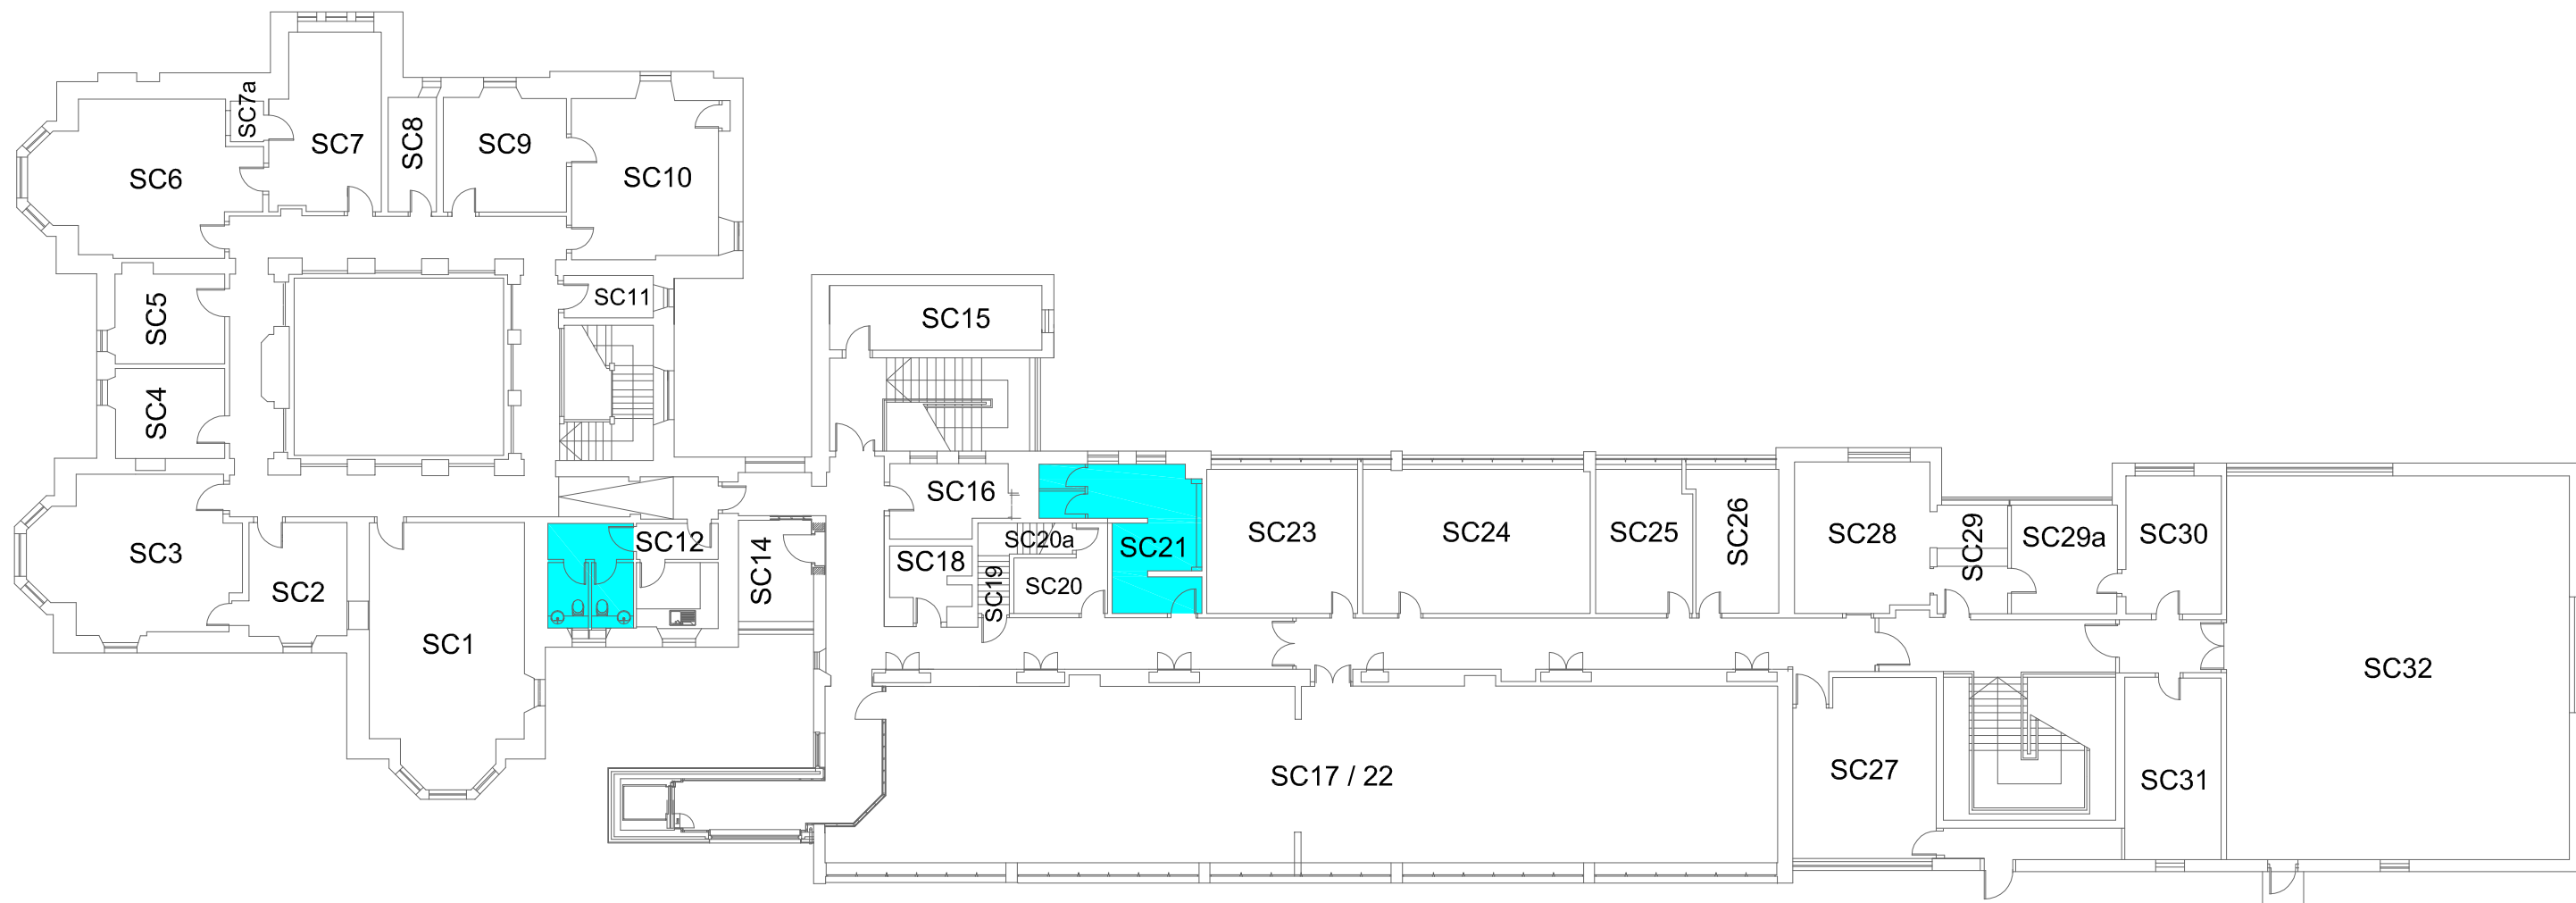

Key

Toilets

Estates & Property Services, Central Services Building
Garthdee Campus, Garthdee Road, Aberdeen, AB10 7FY
T: 01224 263300 F: 01224 263456 W: www.rgu.ac.uk

The Robert Gordon University, a Scottish charity registered under charity number SCO 13781

Garthdee House & Annexe
Level 3
10001-03

This is an uncontrolled drawing and should only be used for reference. Drawing is not to scale.